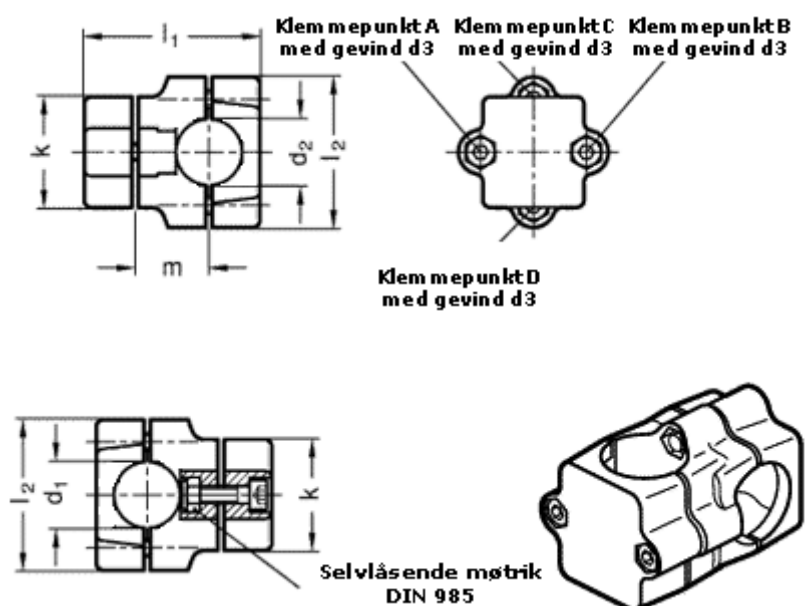

Article number: 20134B30B30502BL  
Description: E+G Two-way Connector  
GN134-B30-B30-50-2-BL

## Measures

Adjustable clamp lever = GN 911-M 8-35 have to be ordred separately

d1	= 30
d2	= 30
d3	= M 8
k	= 50
l1	= 79.5
l2	= 68
m	= 33.5